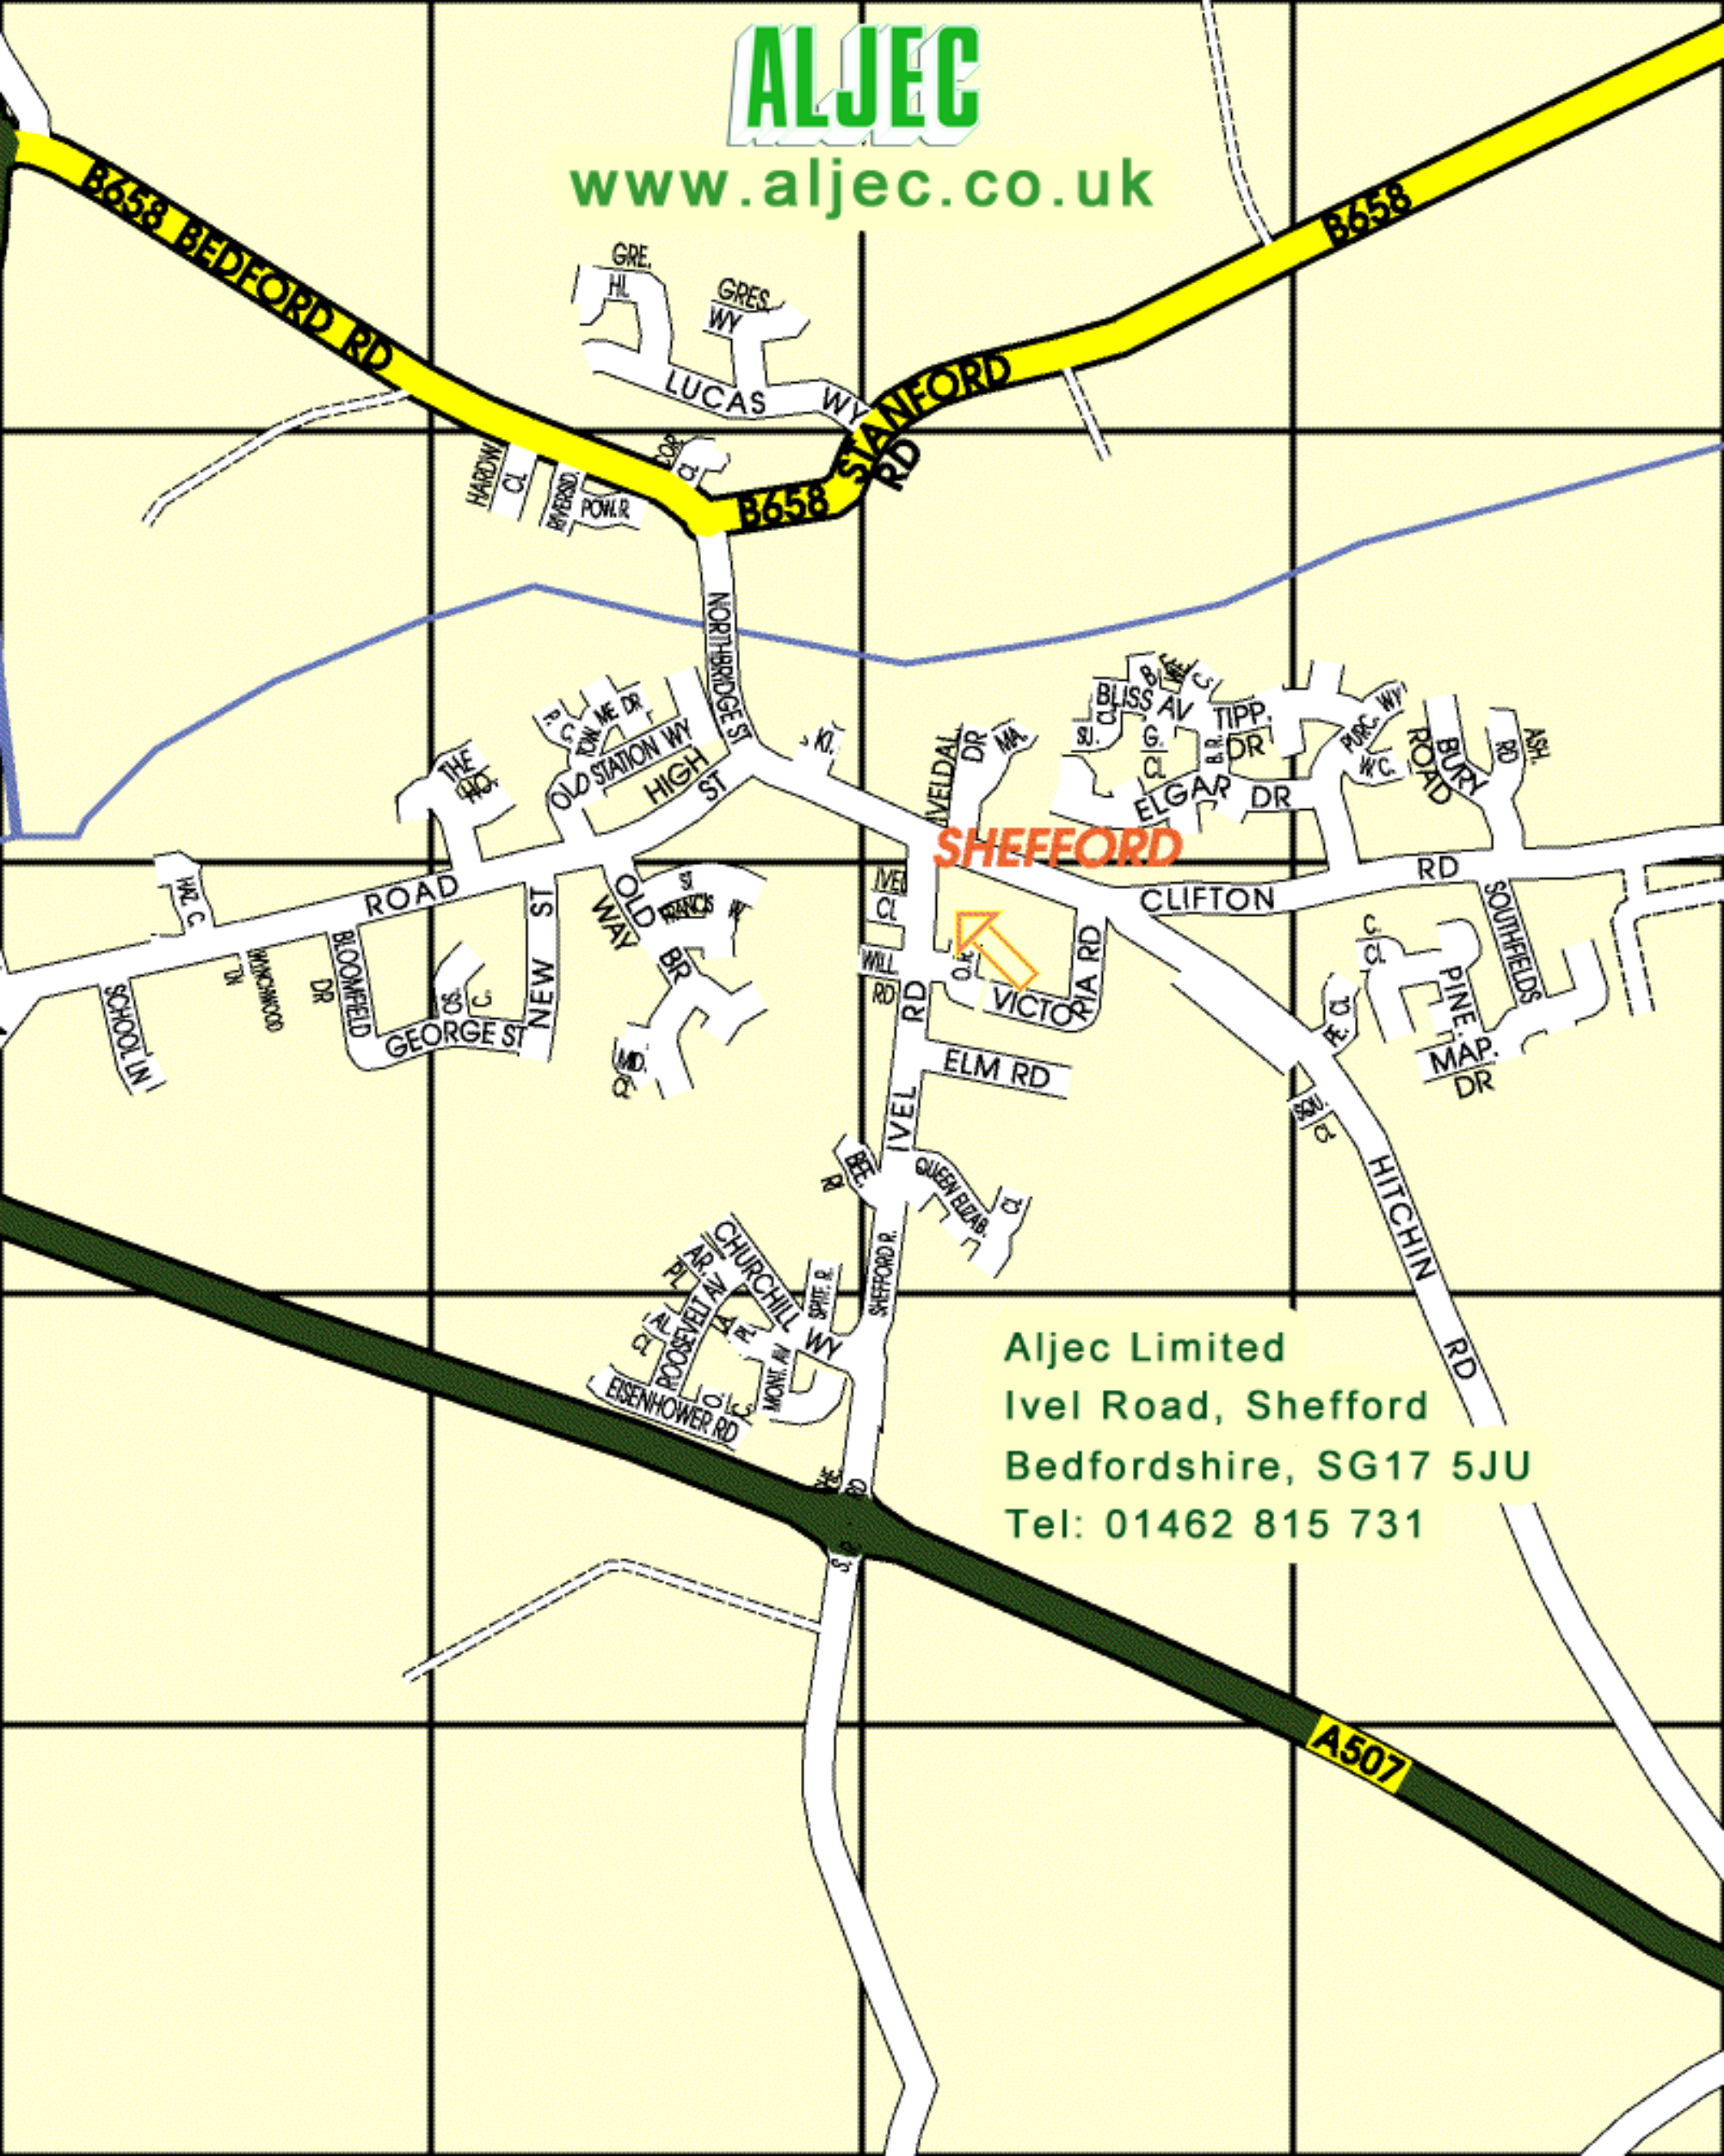

ALJEC

www.aljec.co.uk

SHEFFORD

Aljec Limited
Ivel Road, Shefford
Bedfordshire, SG17 5JU
Tel: 01462 815 731